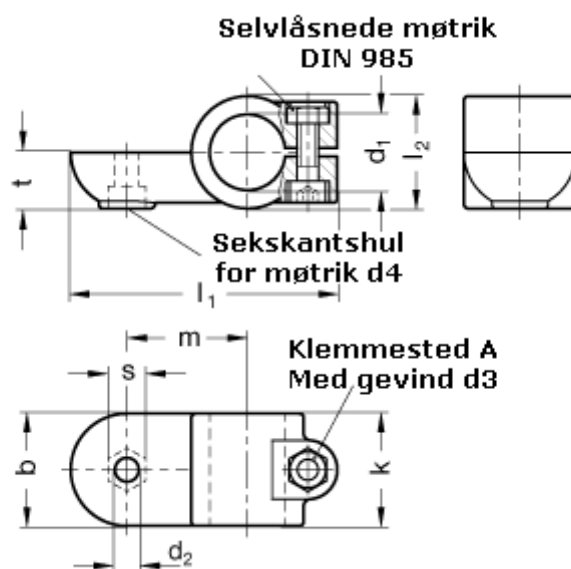

Article number: 20278B45AV2SW

Description: E+G Swivel clamp connector  
GN278-B45-AV-2-SW

## Measures

$b = 65$	$m = 70$
$d1 = B45$	$s = 17.0$
$d2 = 10.5$	$t = 32.5$
$d3 = M10$	
$d4 = M10$	
$k = 65$	
$l1 = 148$	
$l2 = 65$	